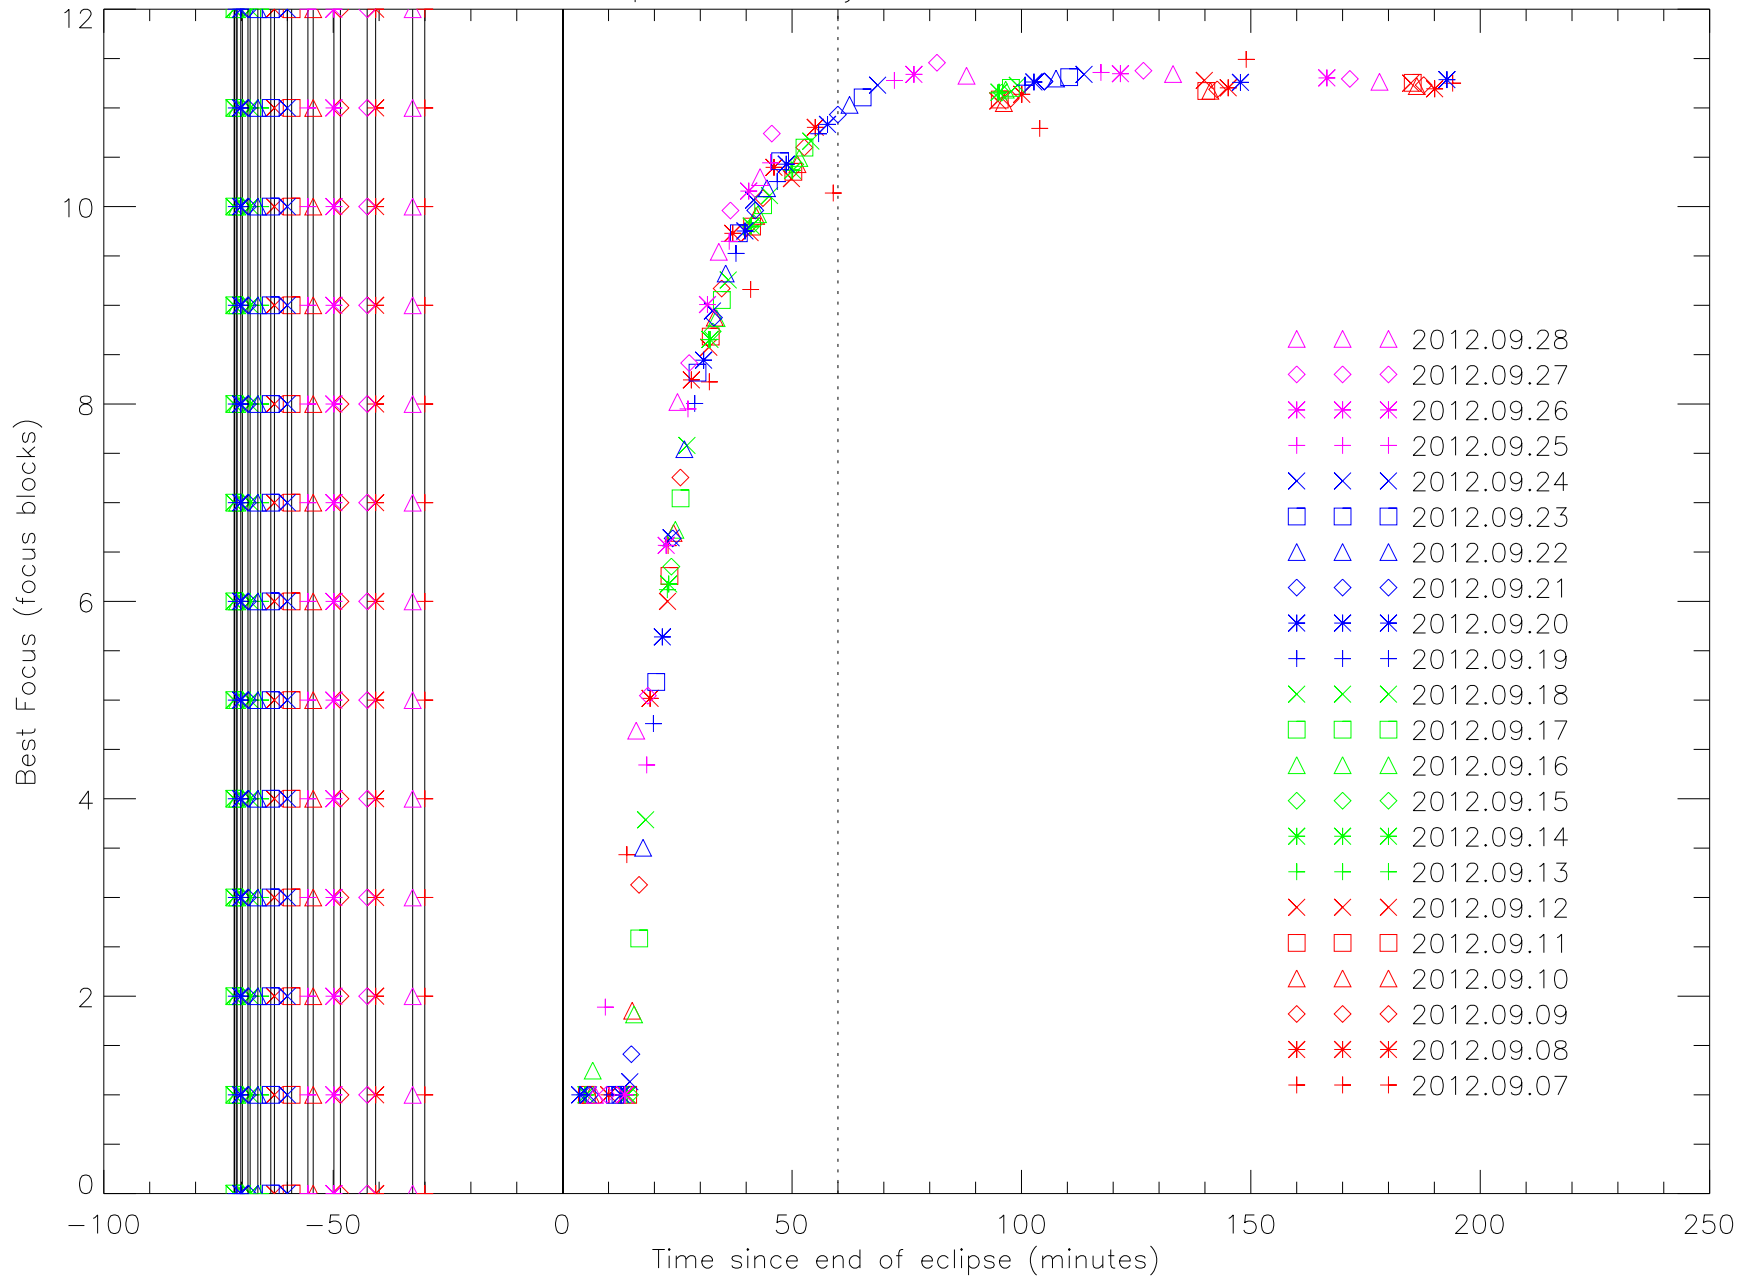

HMI Eclipse Recovery: 2012.09.07–2012.09.28

HMI Eclipse Recovery: 2012.09.07–2012.09.28