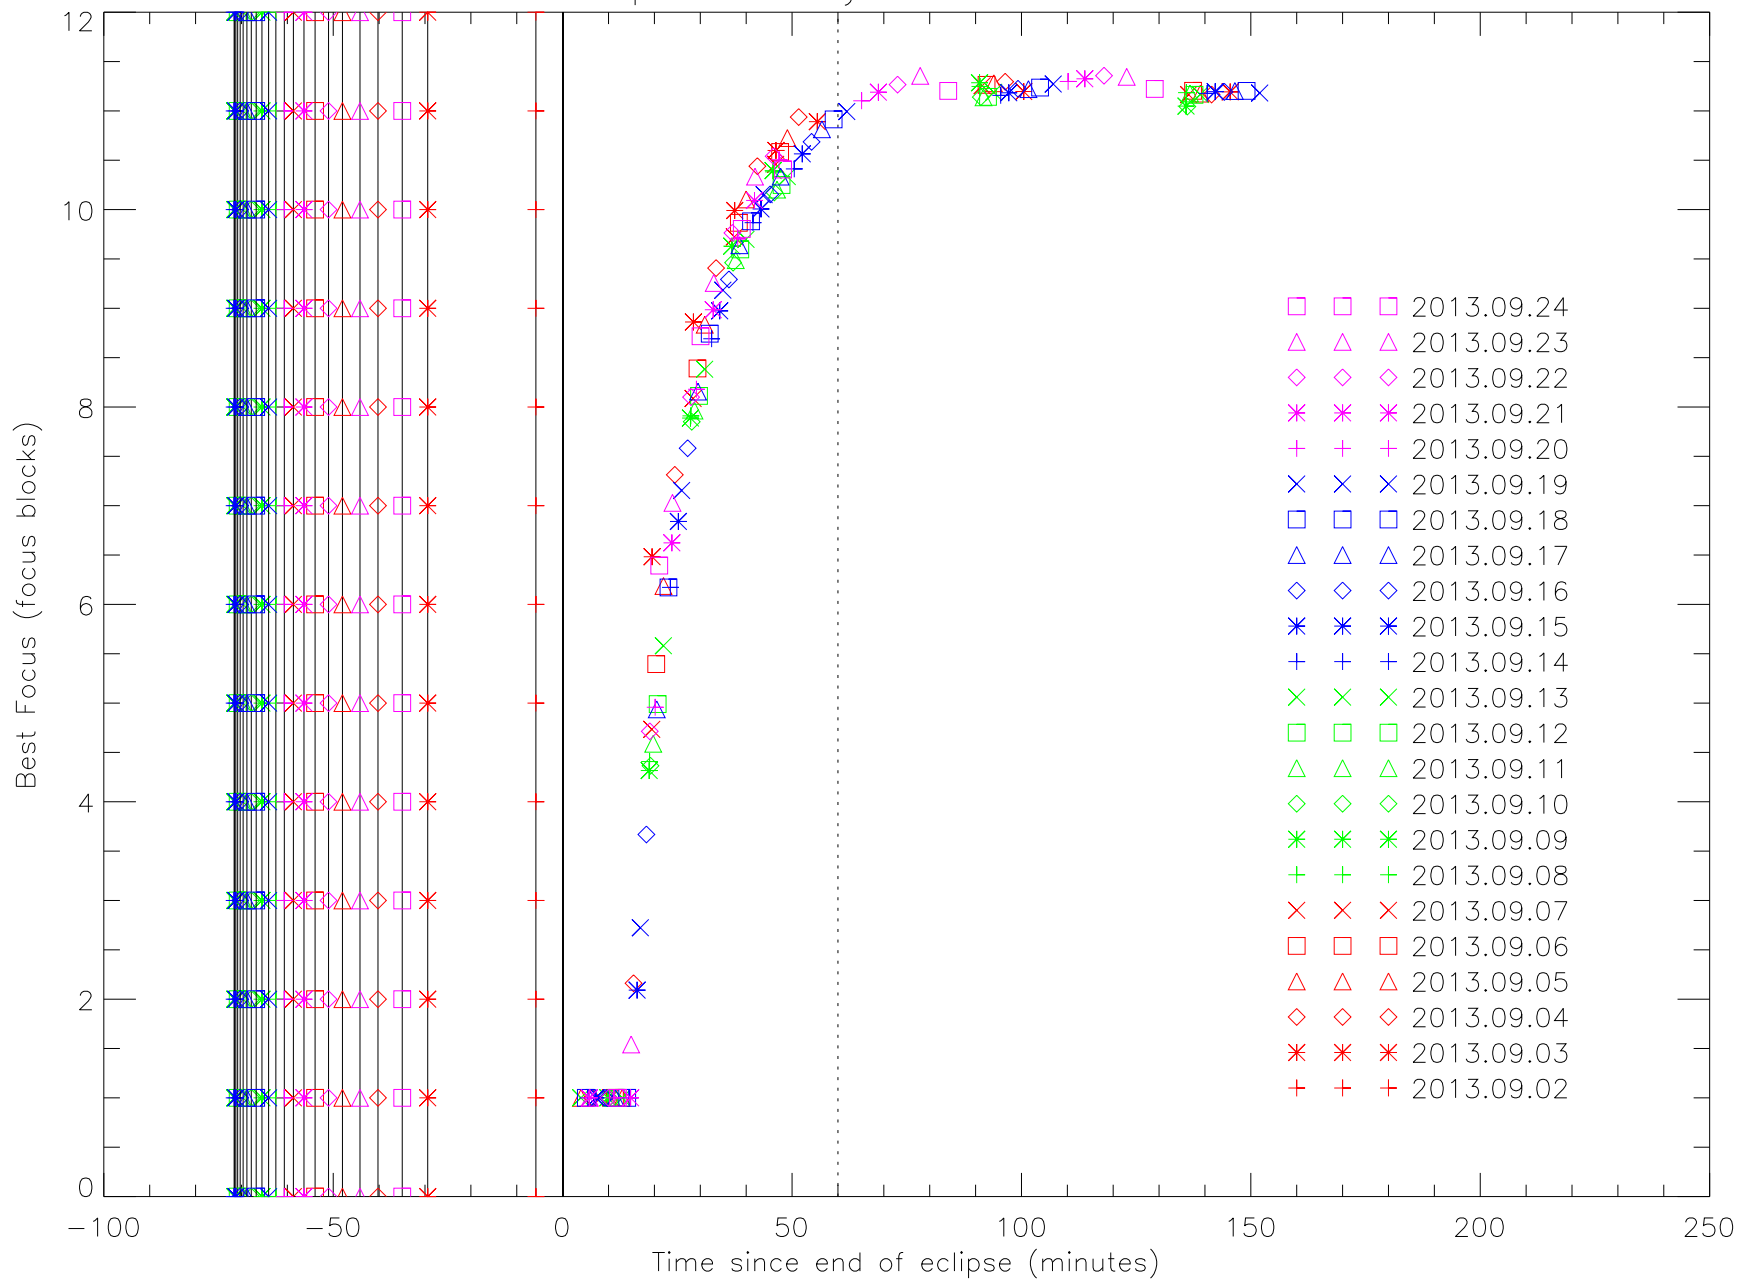

HMI Eclipse Recovery: 2013.09.02–2013.09.24

HMI Eclipse Recovery: 2013.09.02–2013.09.24