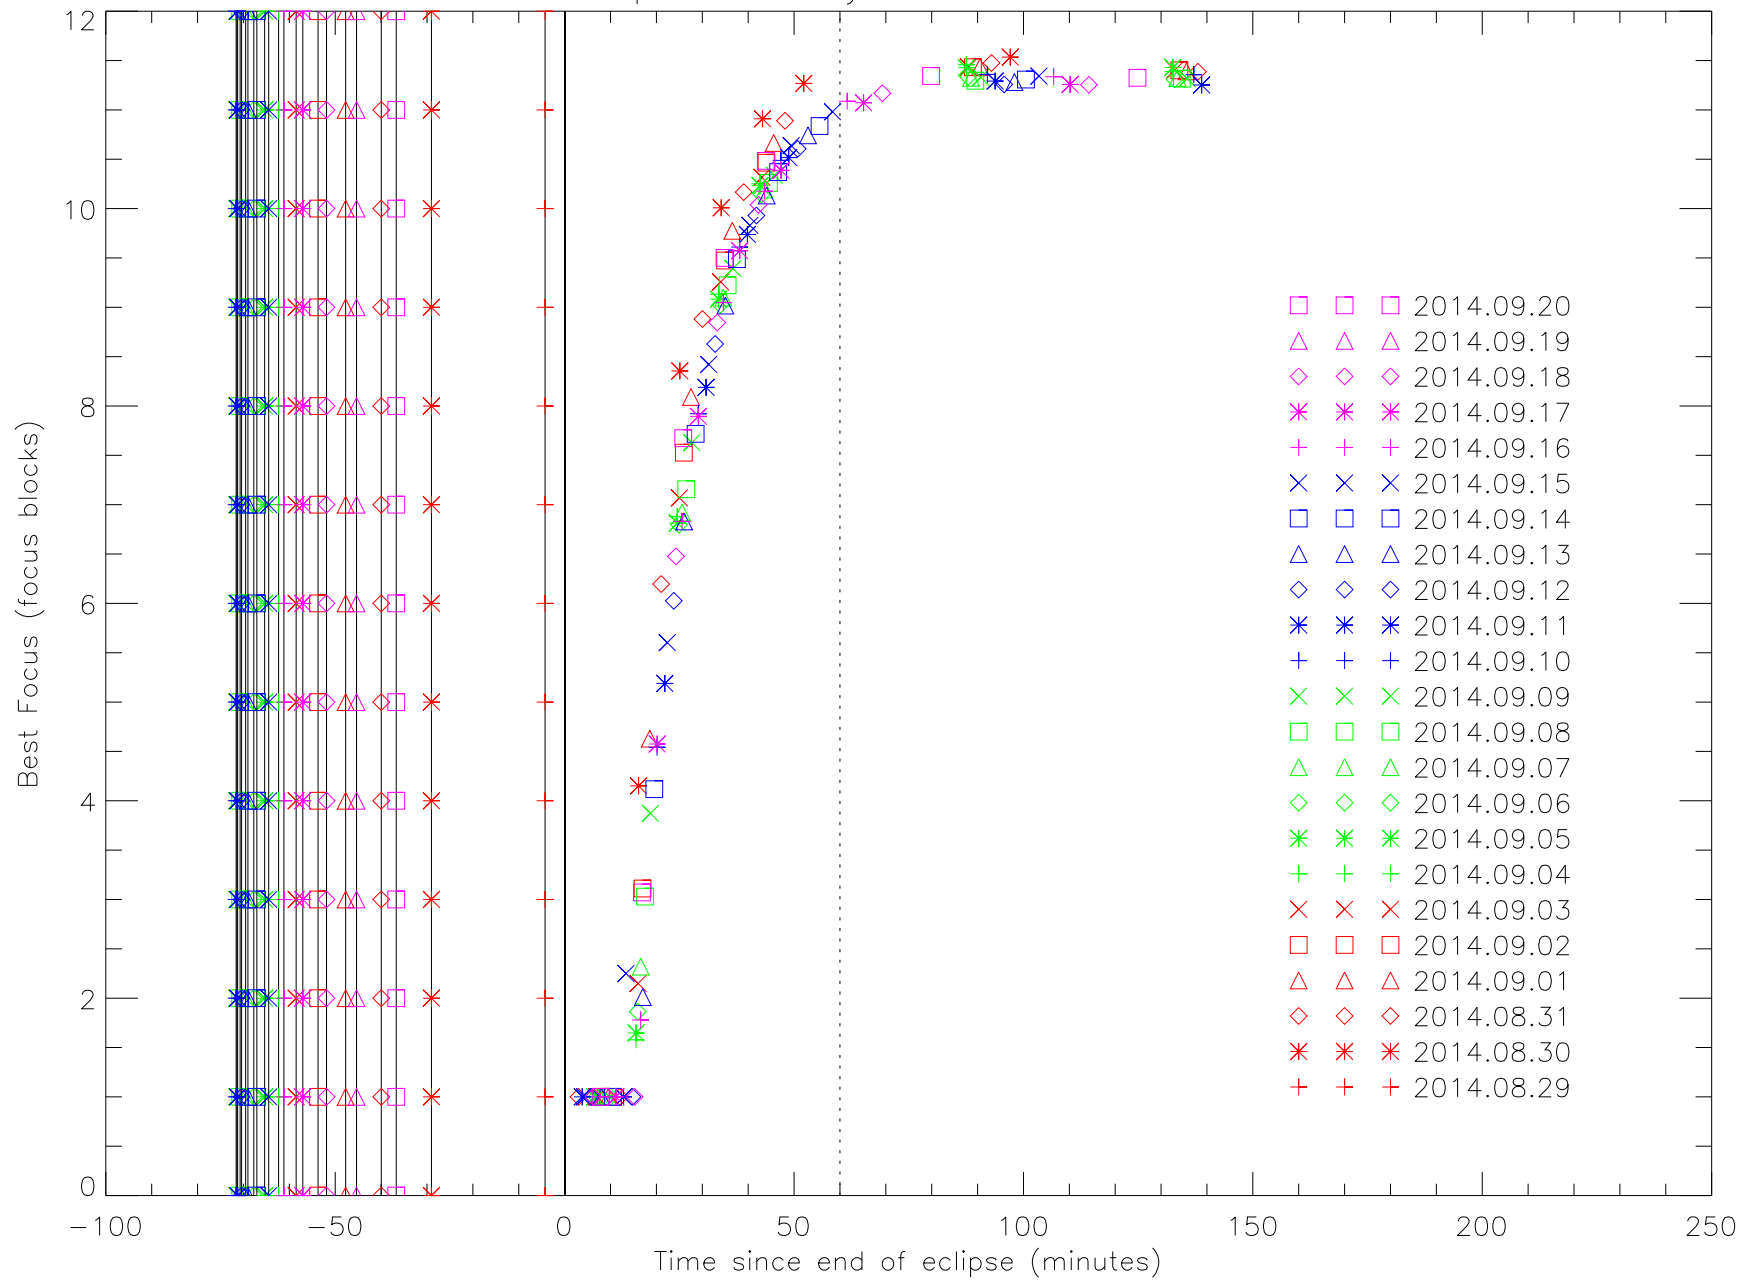

HMI Eclipse Recovery: 2014.08.29–2014.09.20

HMI Eclipse Recovery: 2014.08.29–2014.09.20