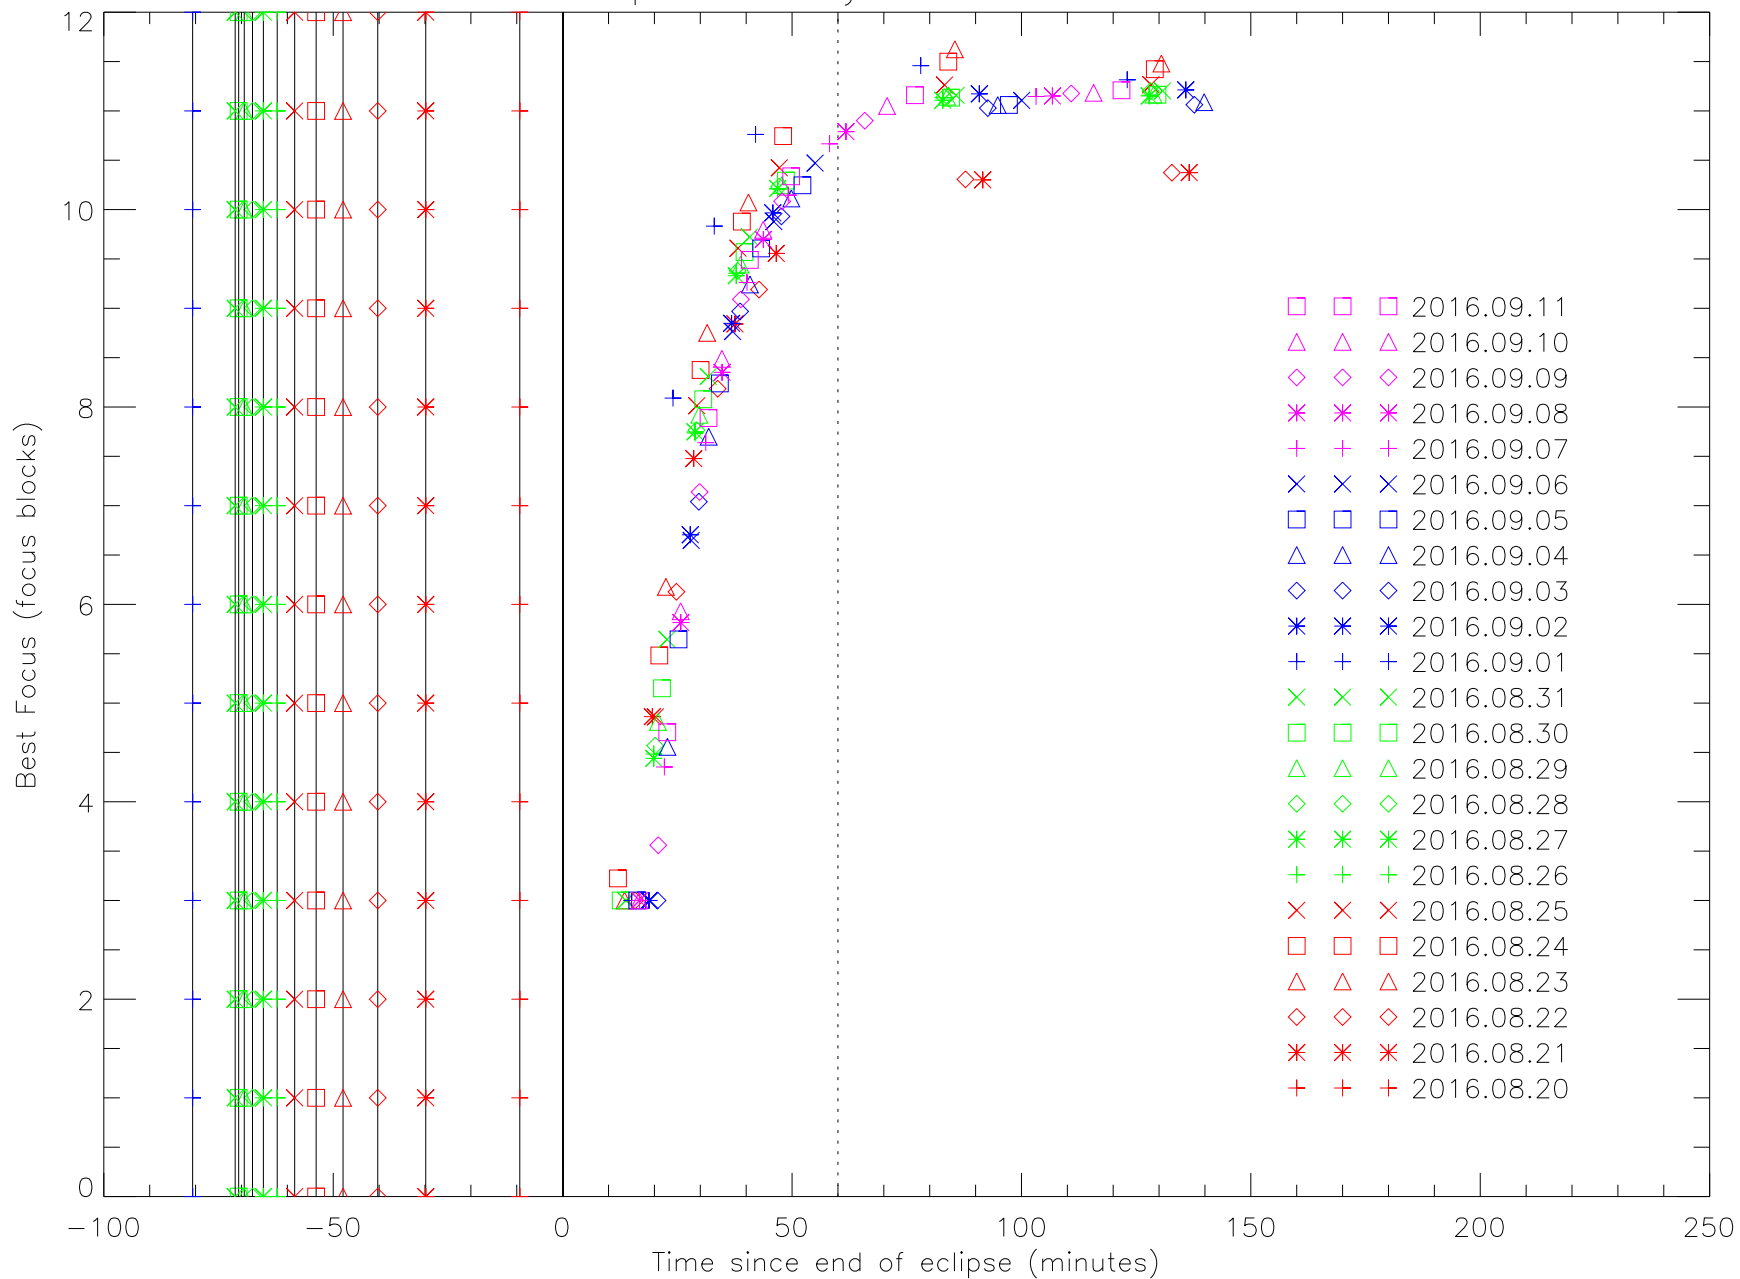

HMI Eclipse Recovery: 2016.08.20–2016.09.11

HMI Eclipse Recovery: 2016.08.20–2016.09.11