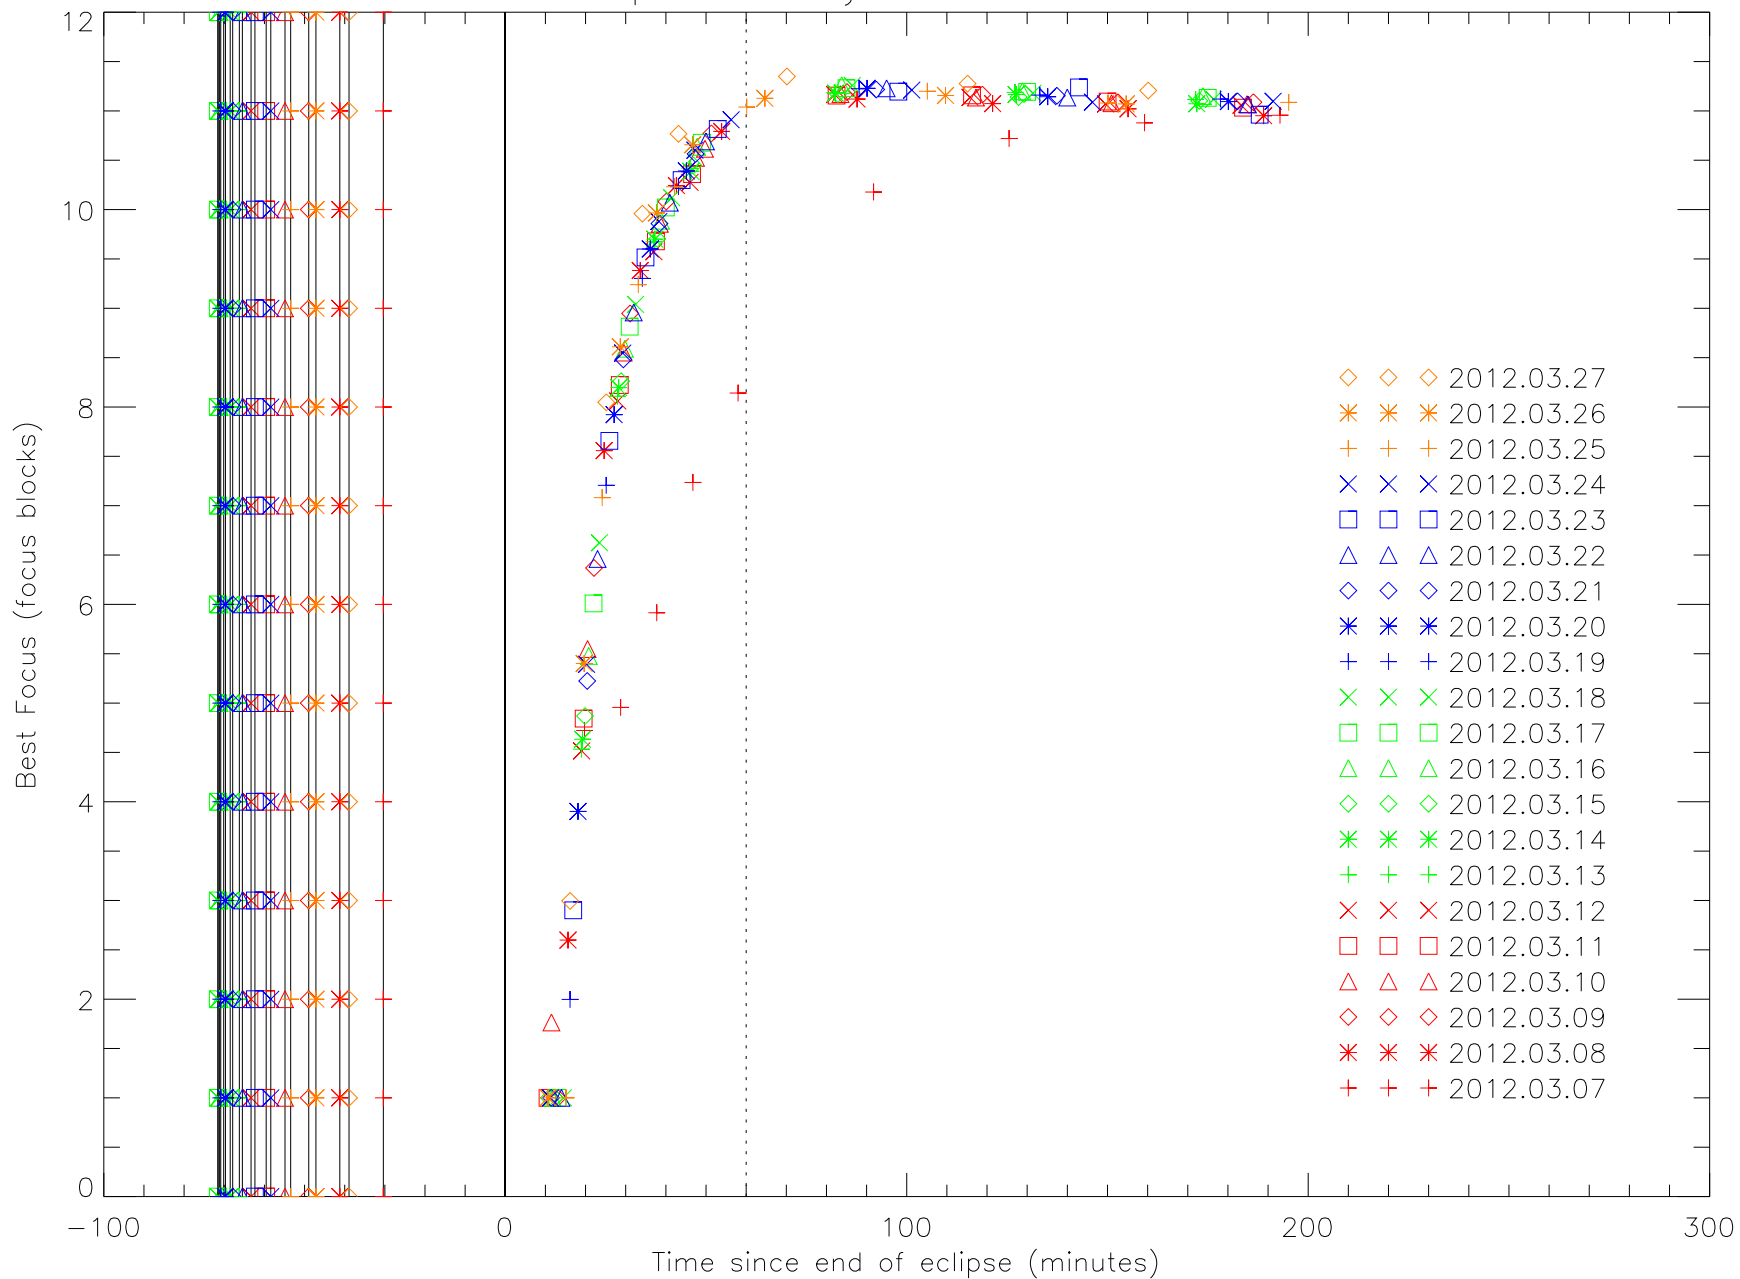

HMI Eclipse Recovery: 2012.03.07–2012.03.27

HMI Eclipse Recovery: 2012.03.07–2012.03.27