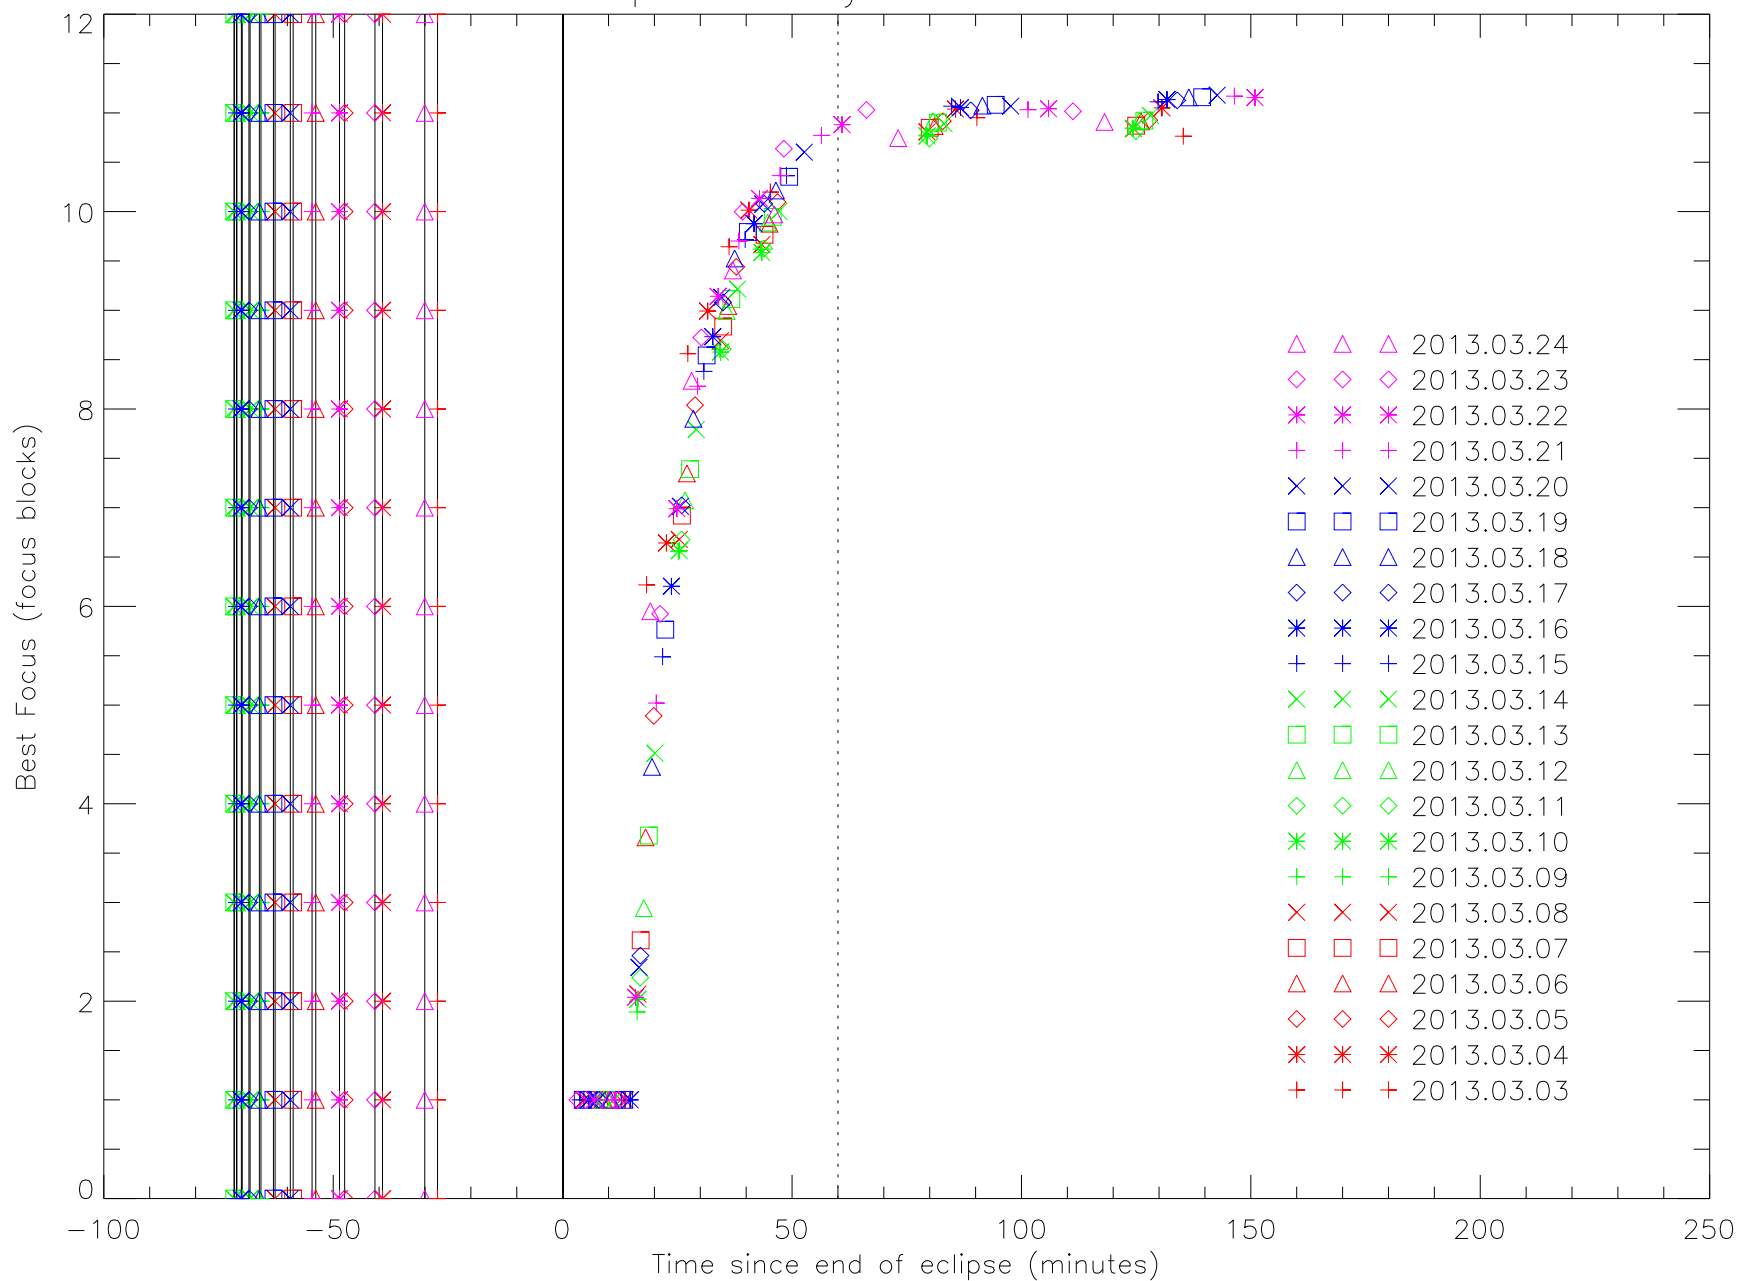

HMI Eclipse Recovery: 2013.03.03–2013.03.24

HMI Eclipse Recovery: 2013.03.03–2013.03.24