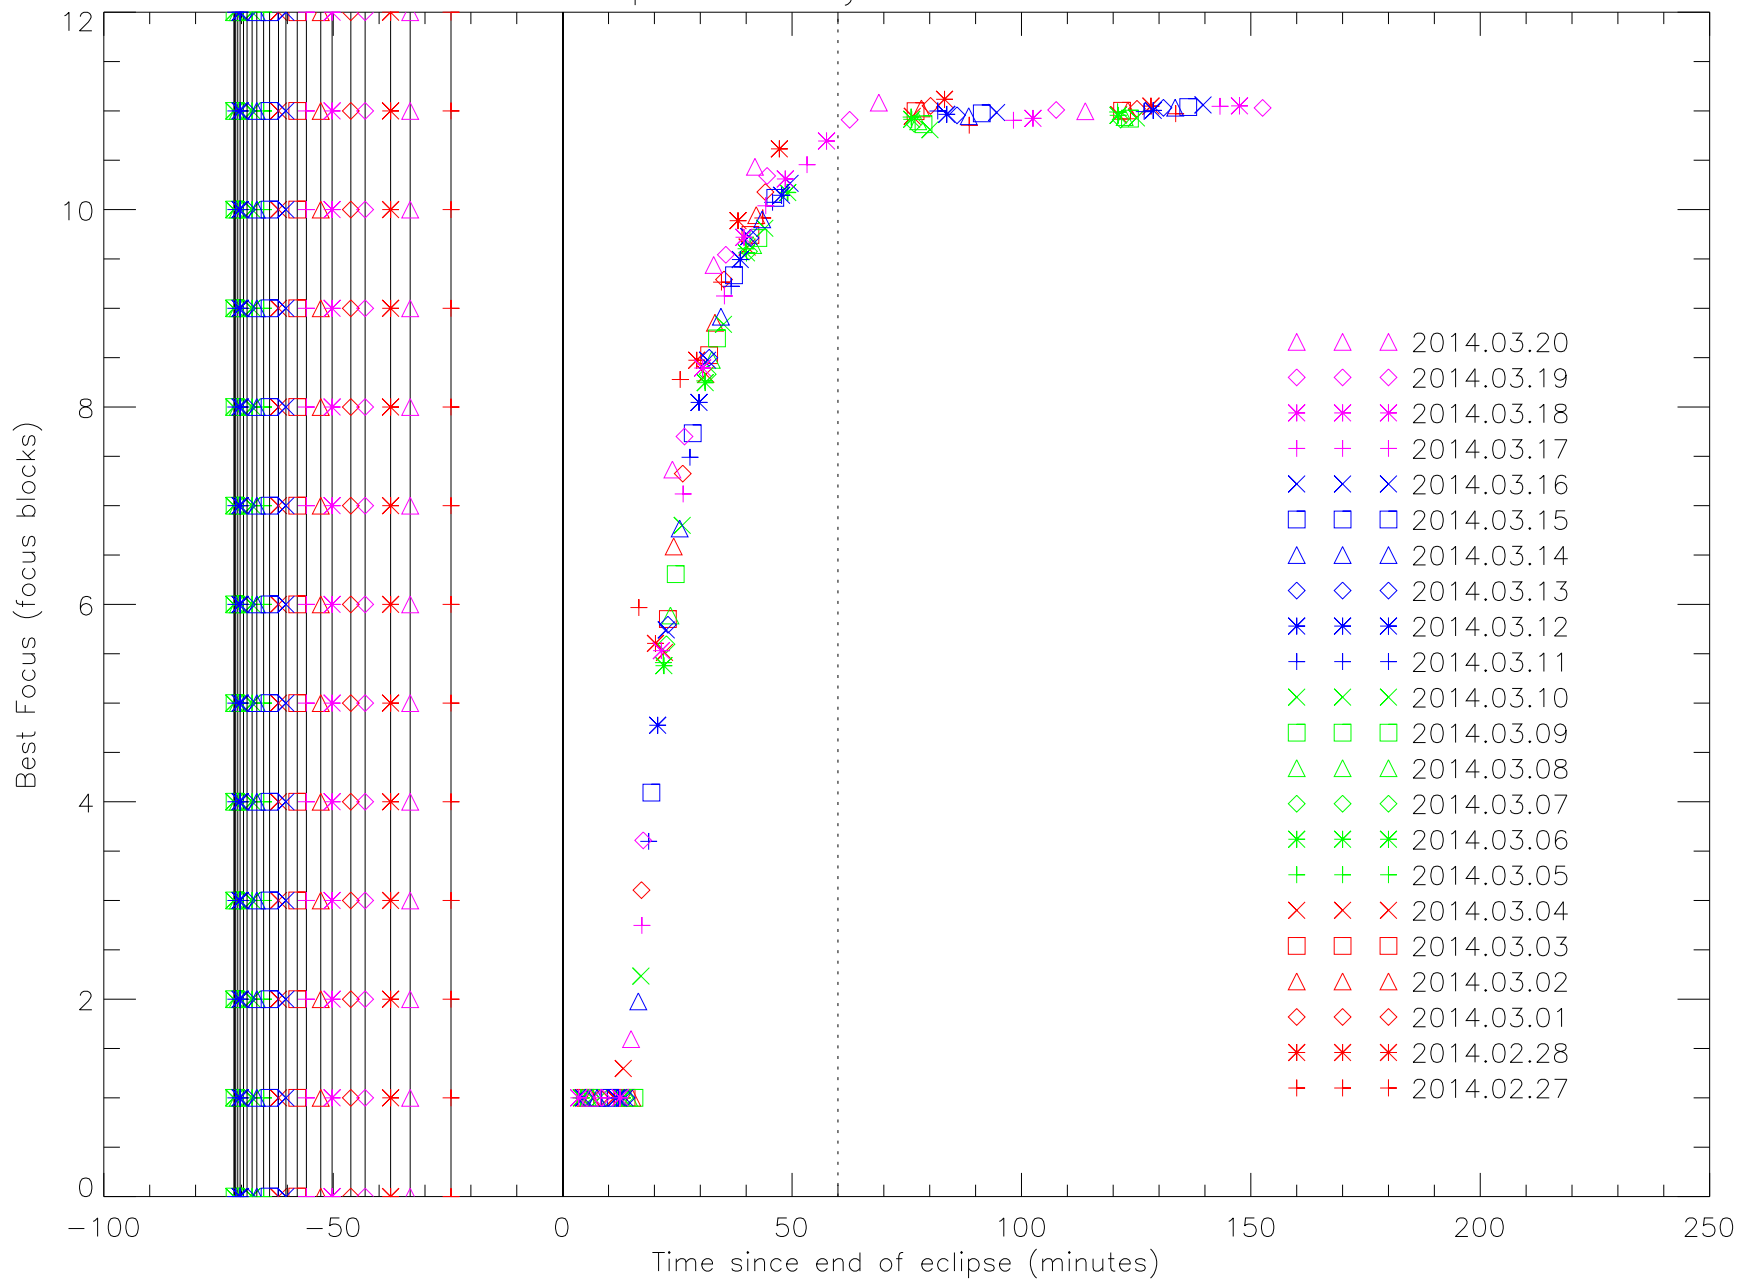

HMI Eclipse Recovery: 2014.02.27–2014.03.20

HMI Eclipse Recovery: 2014.02.27–2014.03.20