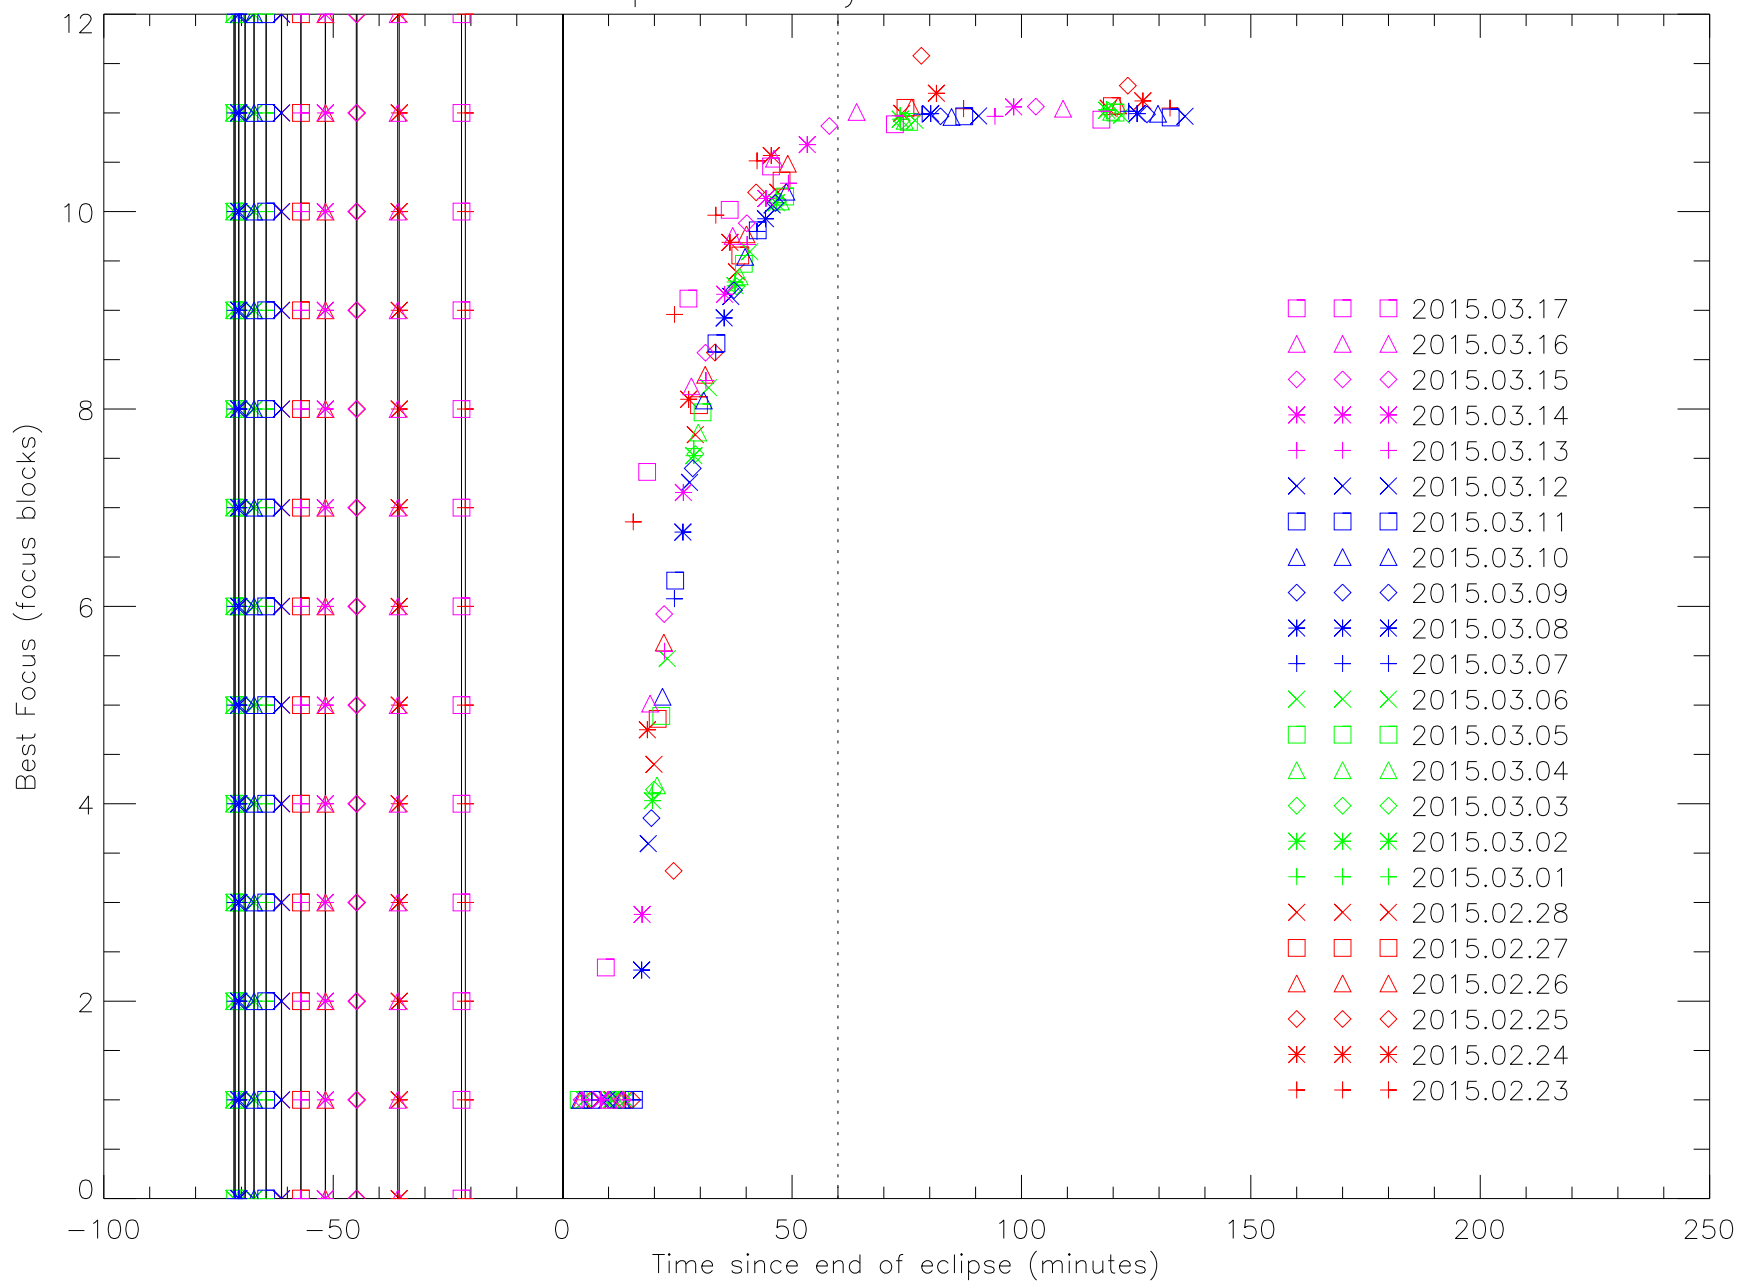

HMI Eclipse Recovery: 2015.02.23–2015.03.17

HMI Eclipse Recovery: 2015.02.23–2015.03.17