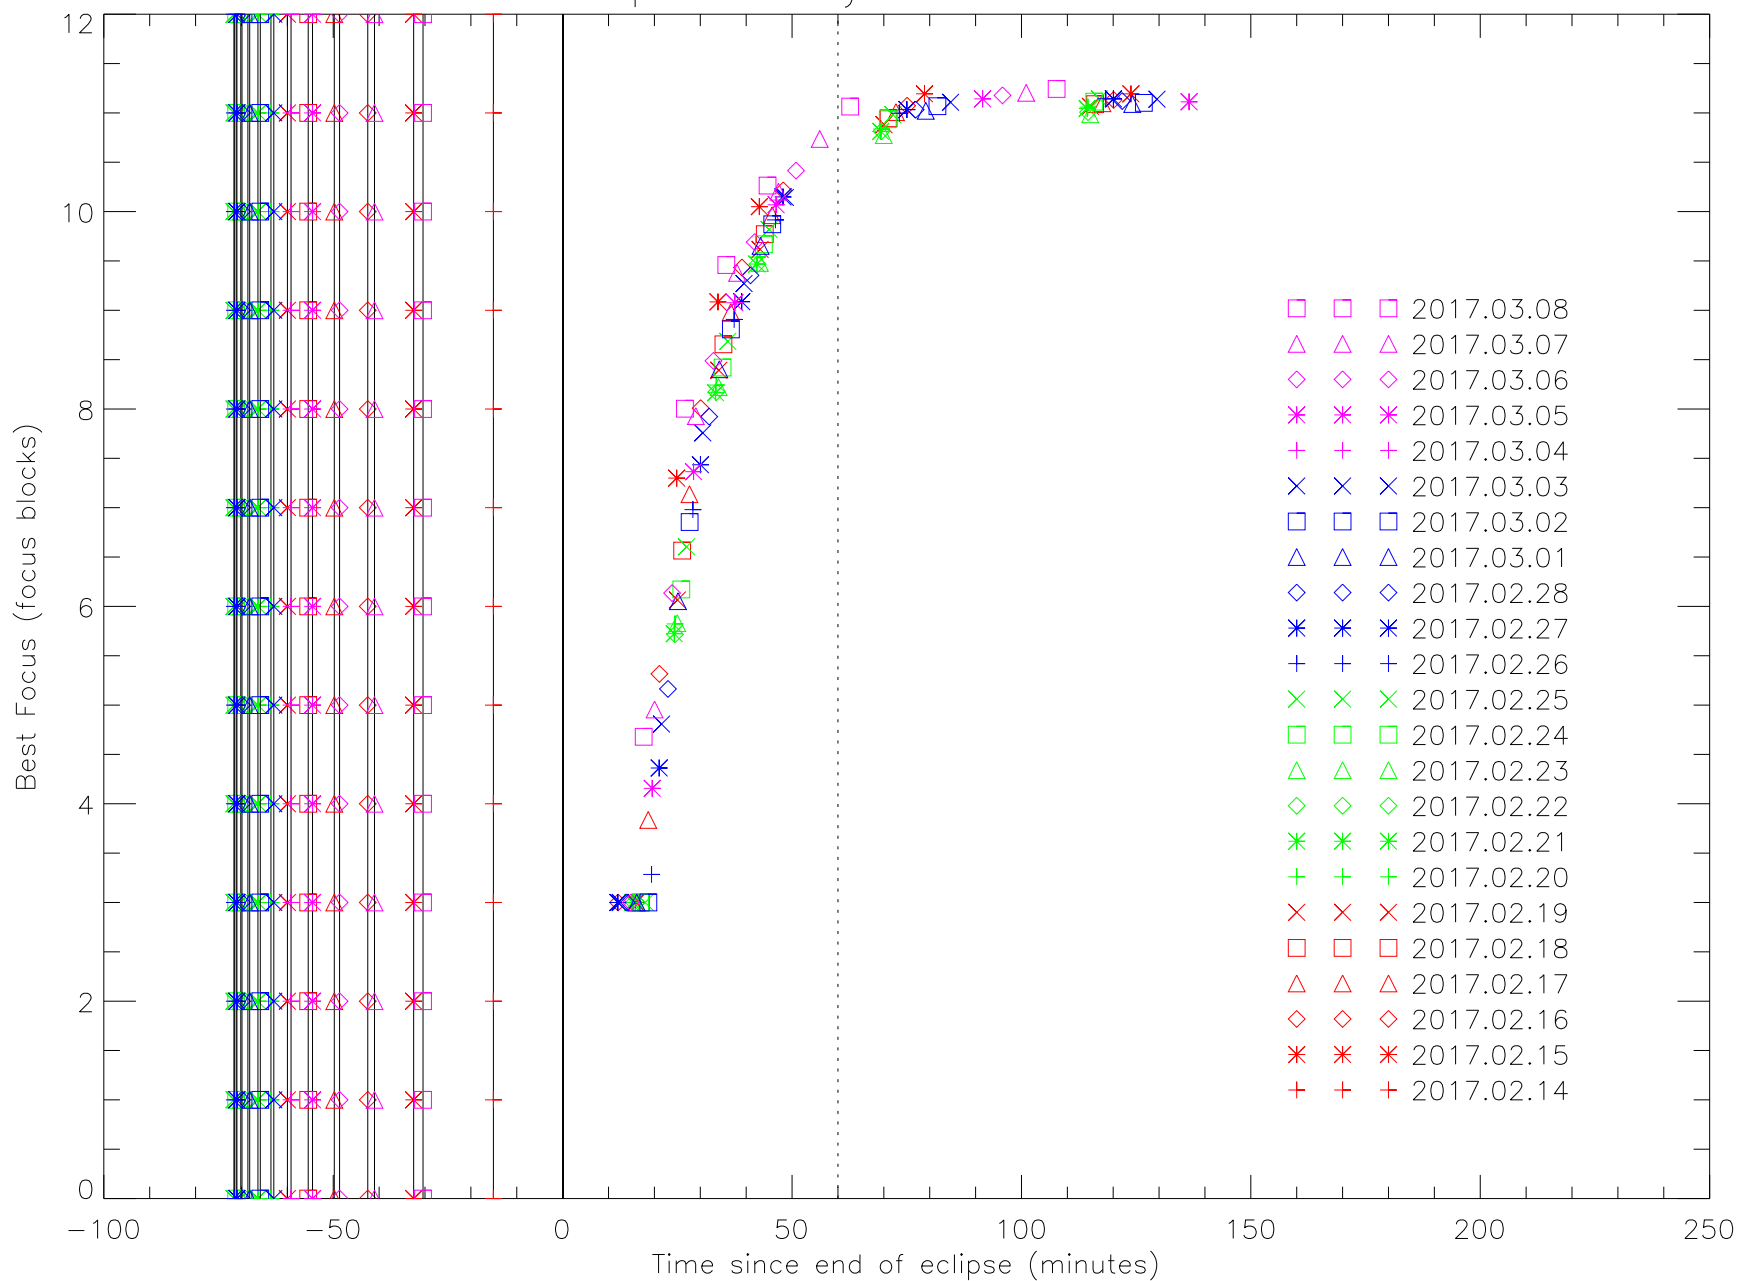

HMI Eclipse Recovery: 2017.02.14–2017.03.08

HMI Eclipse Recovery: 2017.02.14–2017.03.08