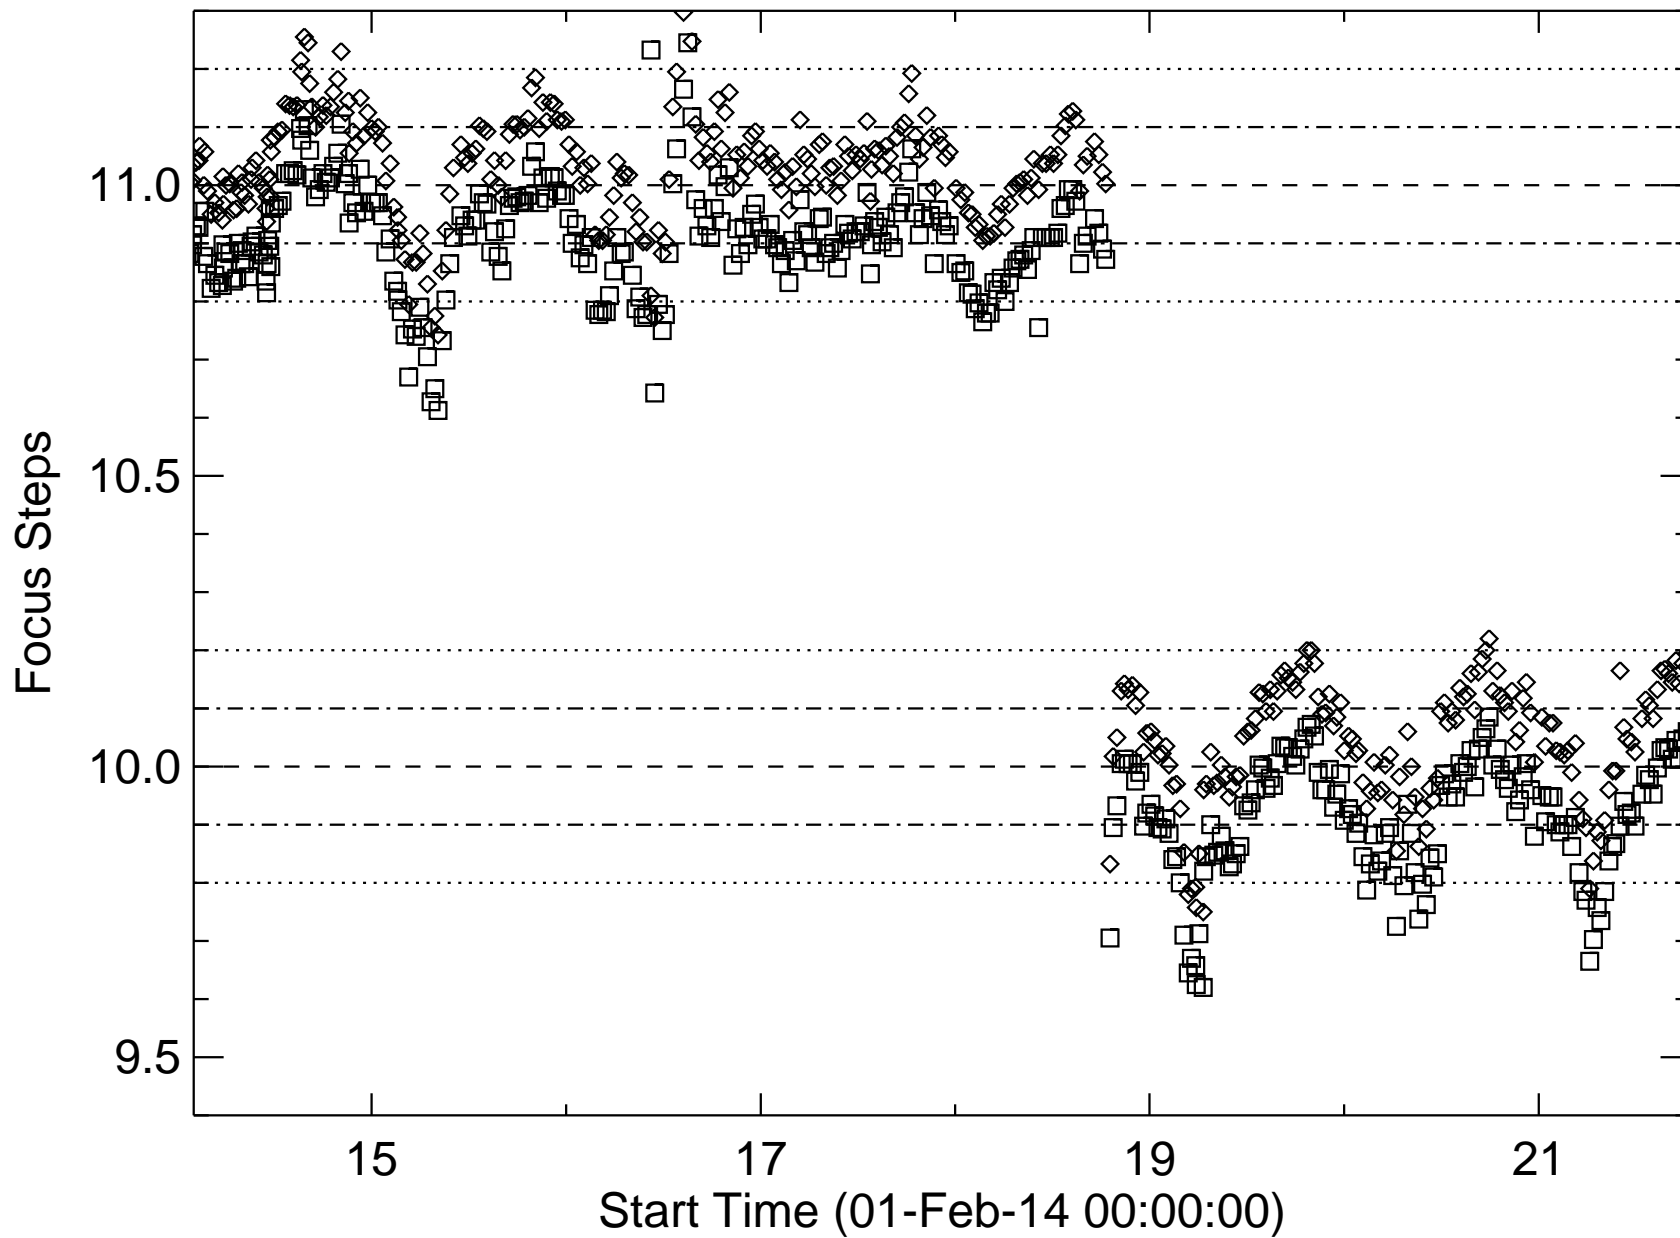

HMI Best Focus for Cameras Side\_1 (square) & Front\_2 (diamond)

HMI Best Focus for Cameras Side\_1 (square) & Front\_2 (diamond)

# Focus Difference between Cameras Side\_1 & Front\_2