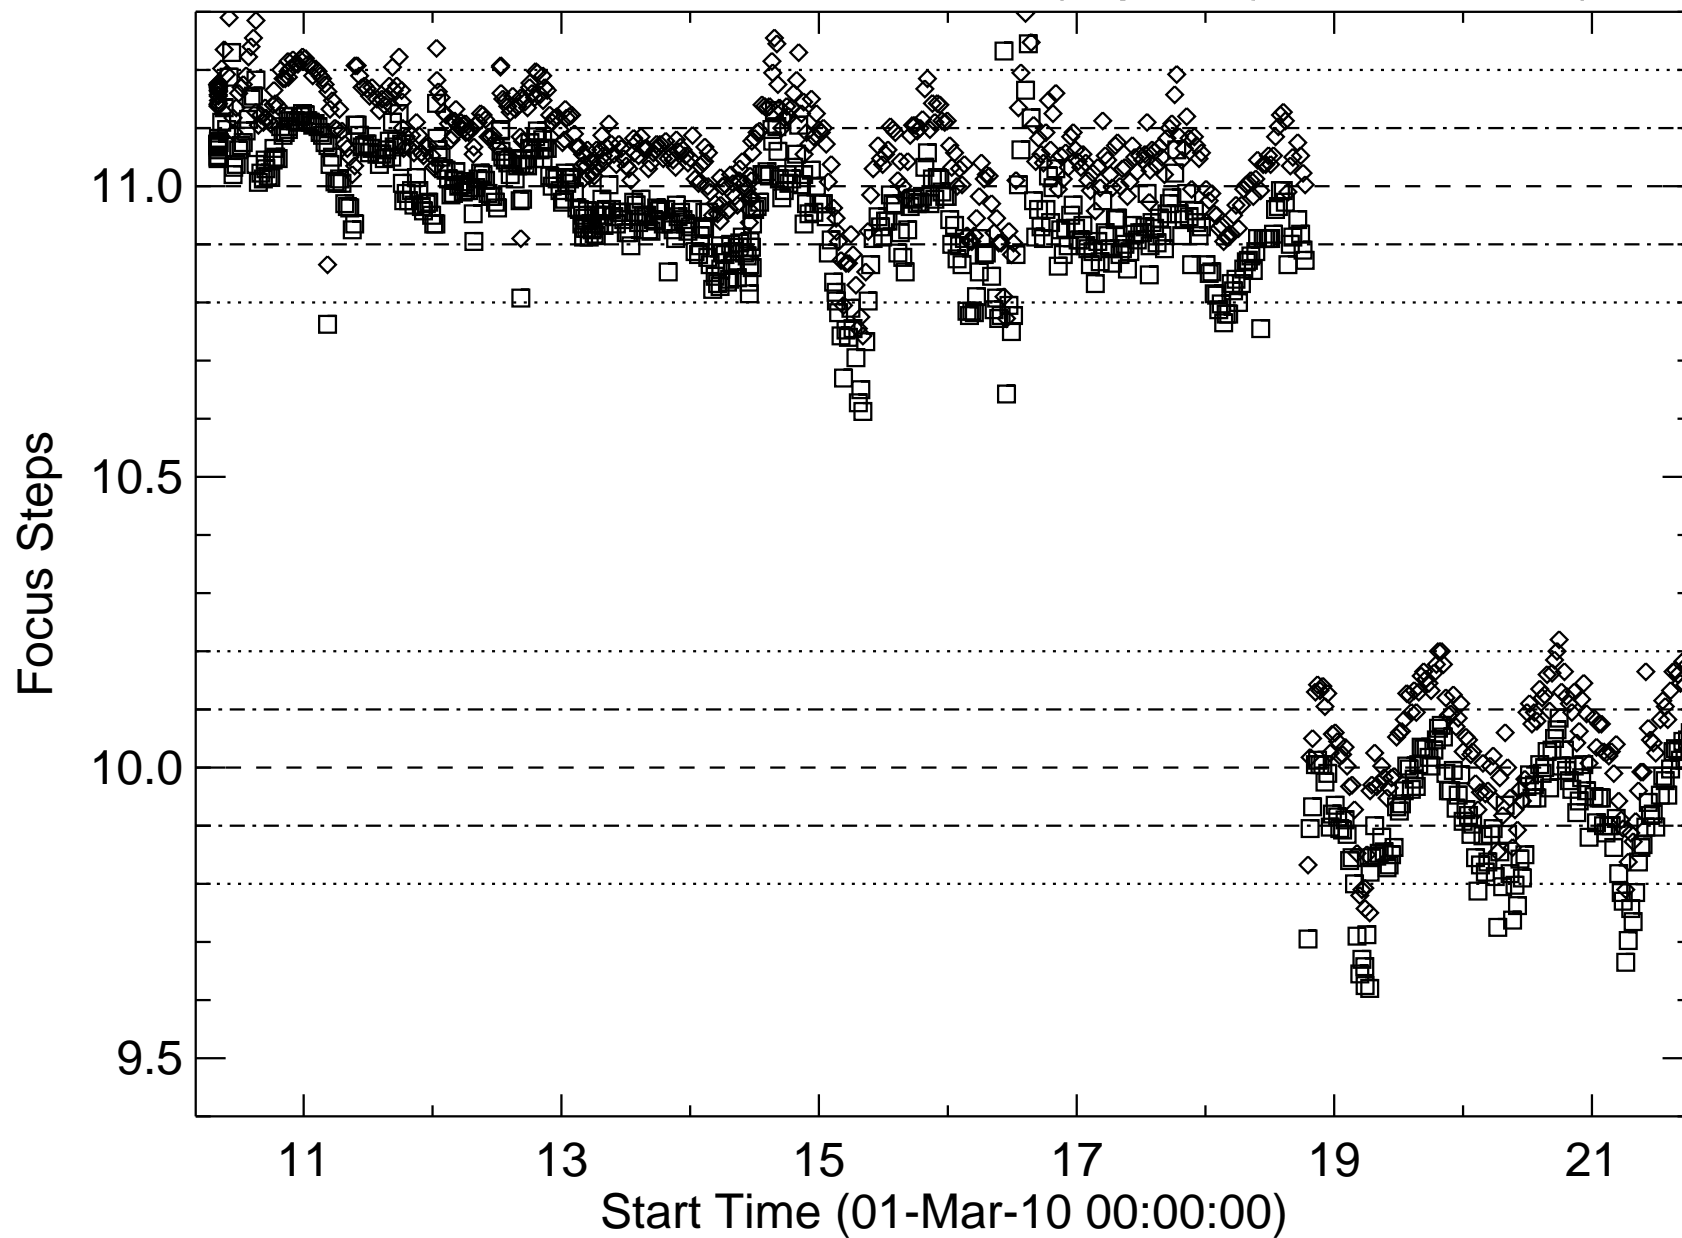

HMI Best Focus for Cameras Side\_1 (square) & Front\_2 (diamond)

HMI Best Focus for Cameras Side\_1 (square) & Front\_2 (diamond)

# Focus Difference between Cameras Side\_1 & Front\_2