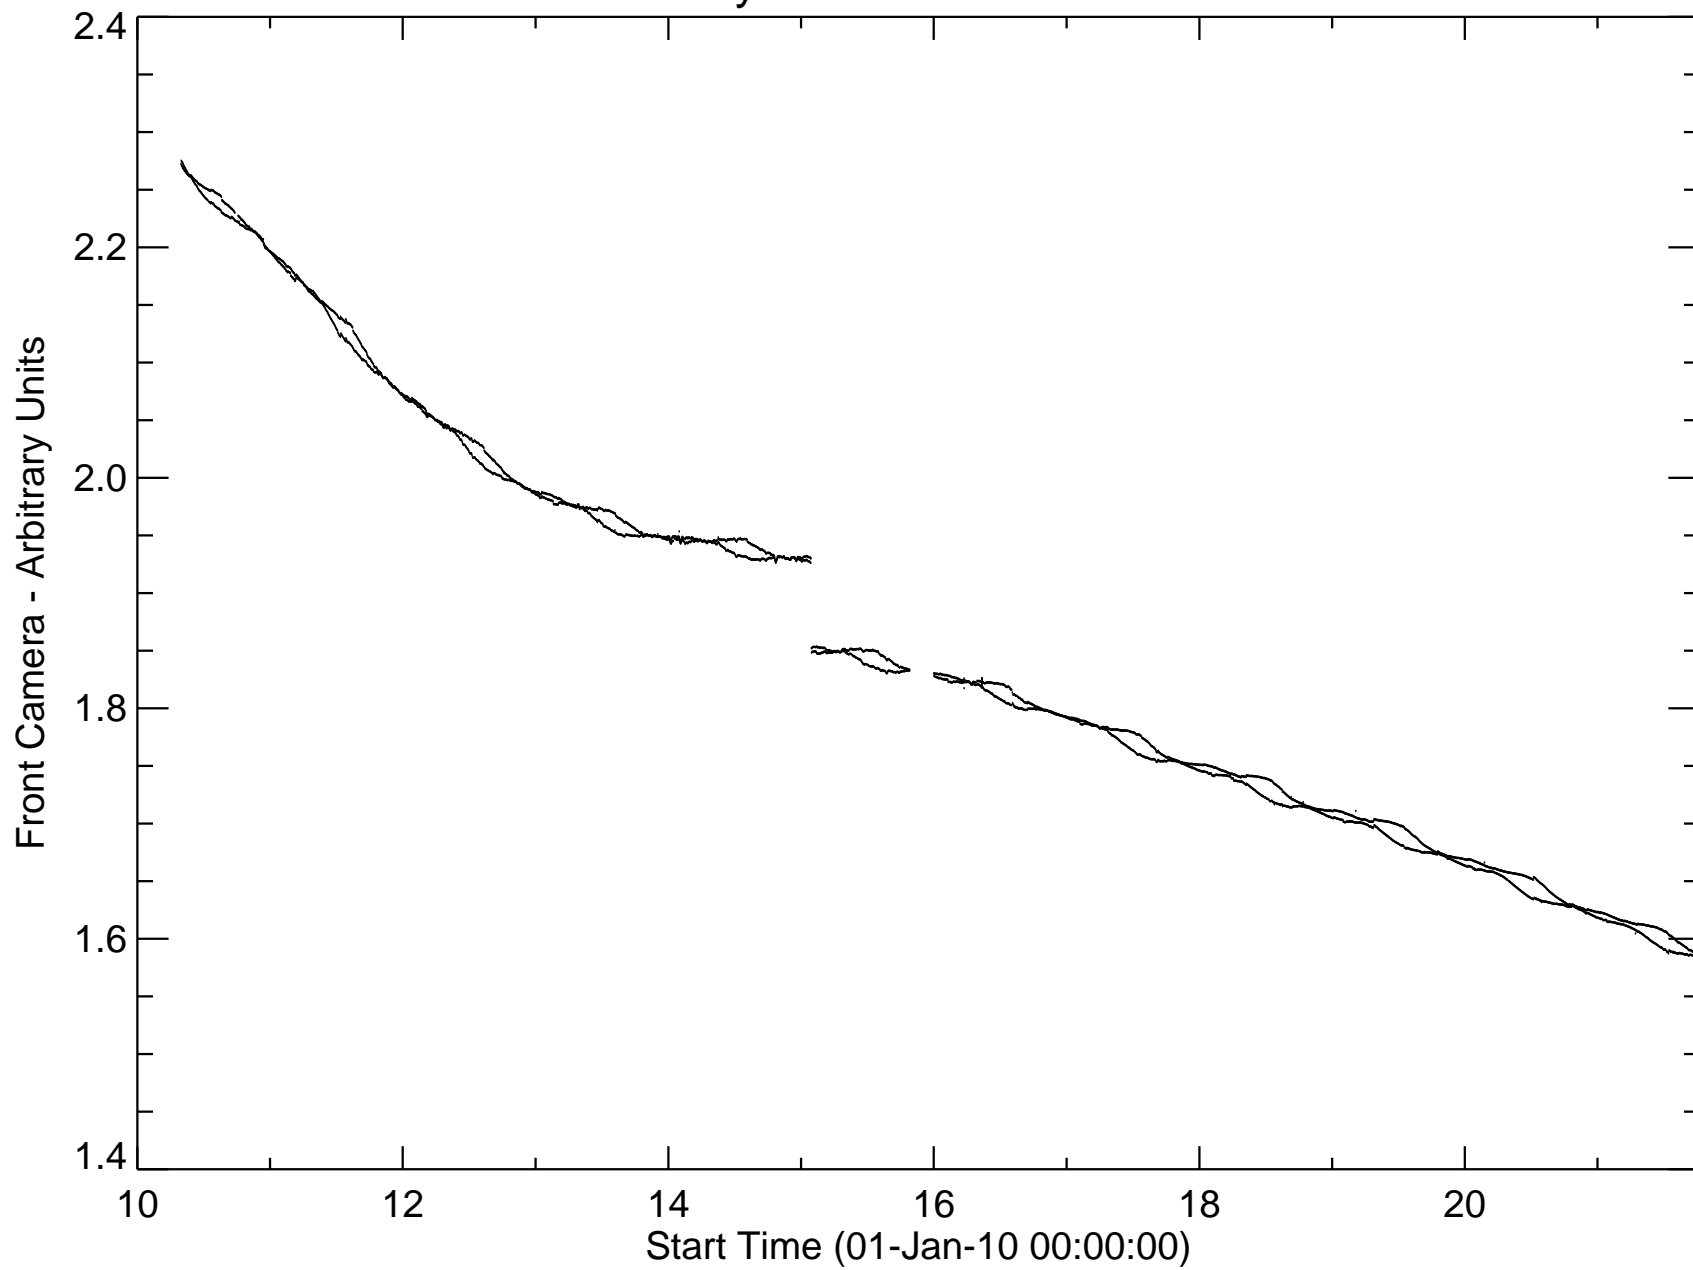

HMI Continuum Tuned Intensity Mean

HMI Intensity Mean - Distance Corrected

HMI Intensity Mean - Distance and Crop Corrected

HMI Continuum Tuned Intensity Median

HMI Intensity Median - Distance Corrected

HMI Intensity Median - Distance and Crop Corrected