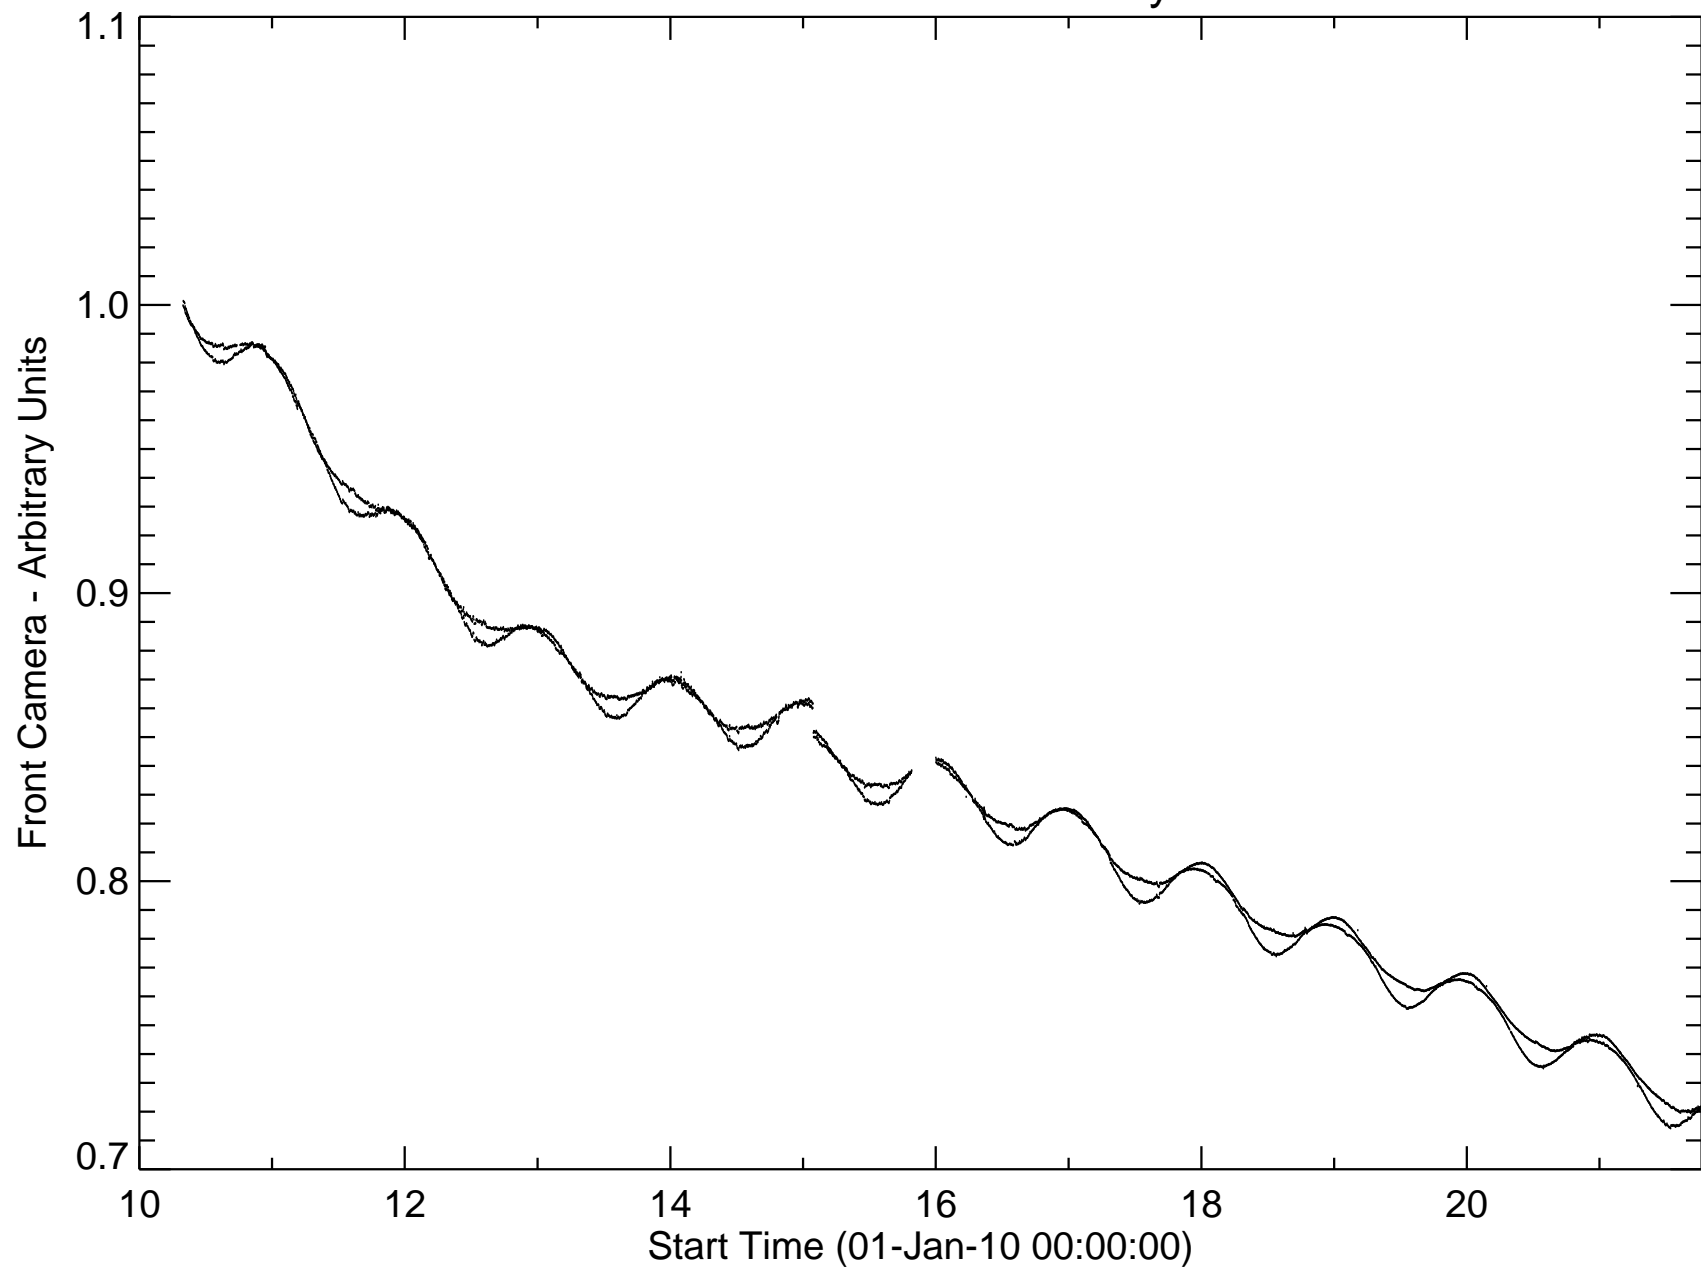

HMI Continuum Tuned Intensity Mean

HMI Intensity Mean - Distance Corrected

HMI Intensity Mean - Distance and Crop Corrected

HMI Continuum Tuned Intensity Median

HMI Intensity Median - Distance Corrected

HMI Intensity Median - Distance and Crop Corrected