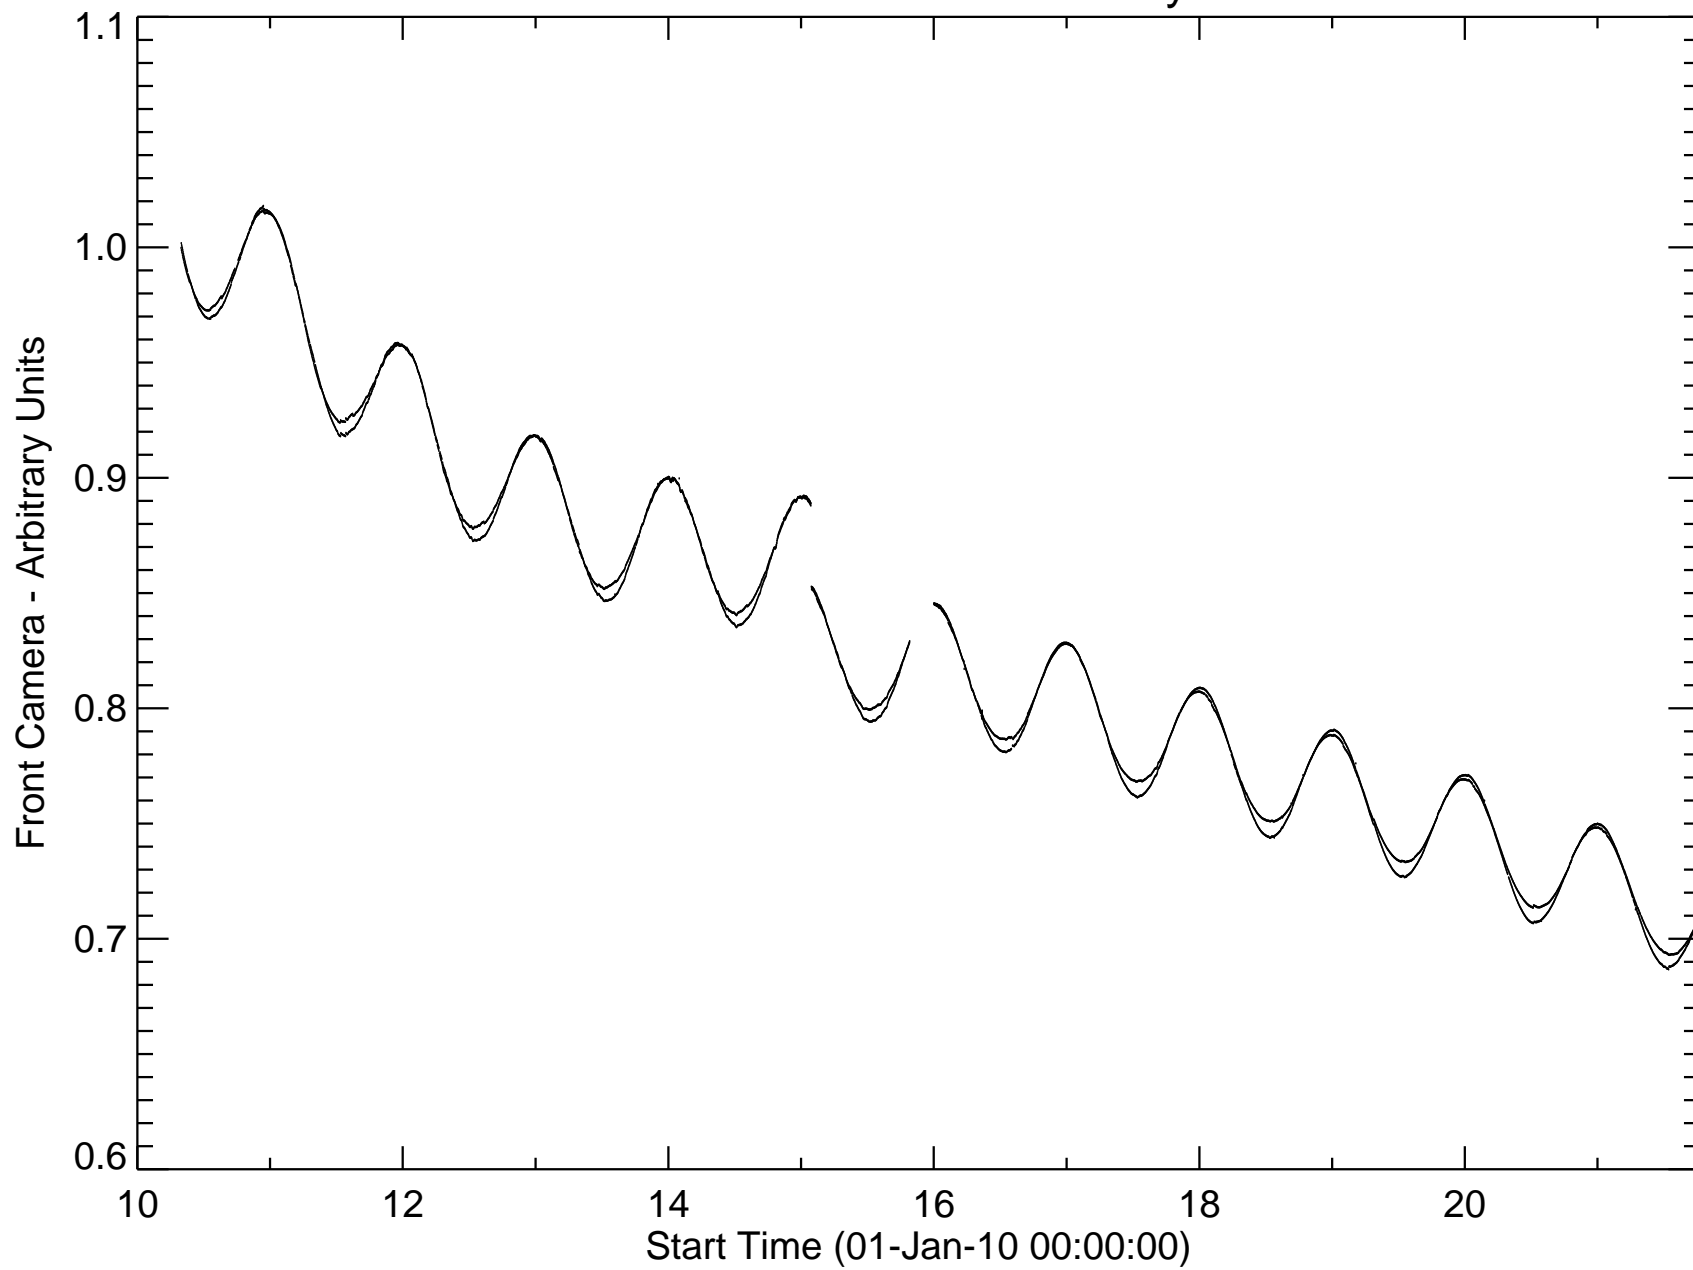

HMI Continuum Tuned Intensity Mean

HMI Intensity Mean - Distance Corrected

HMI Intensity Mean - Distance and Crop Corrected

HMI Continuum Tuned Intensity Median

HMI Intensity Median - Distance Corrected

HMI Intensity Median - Distance and Crop Corrected