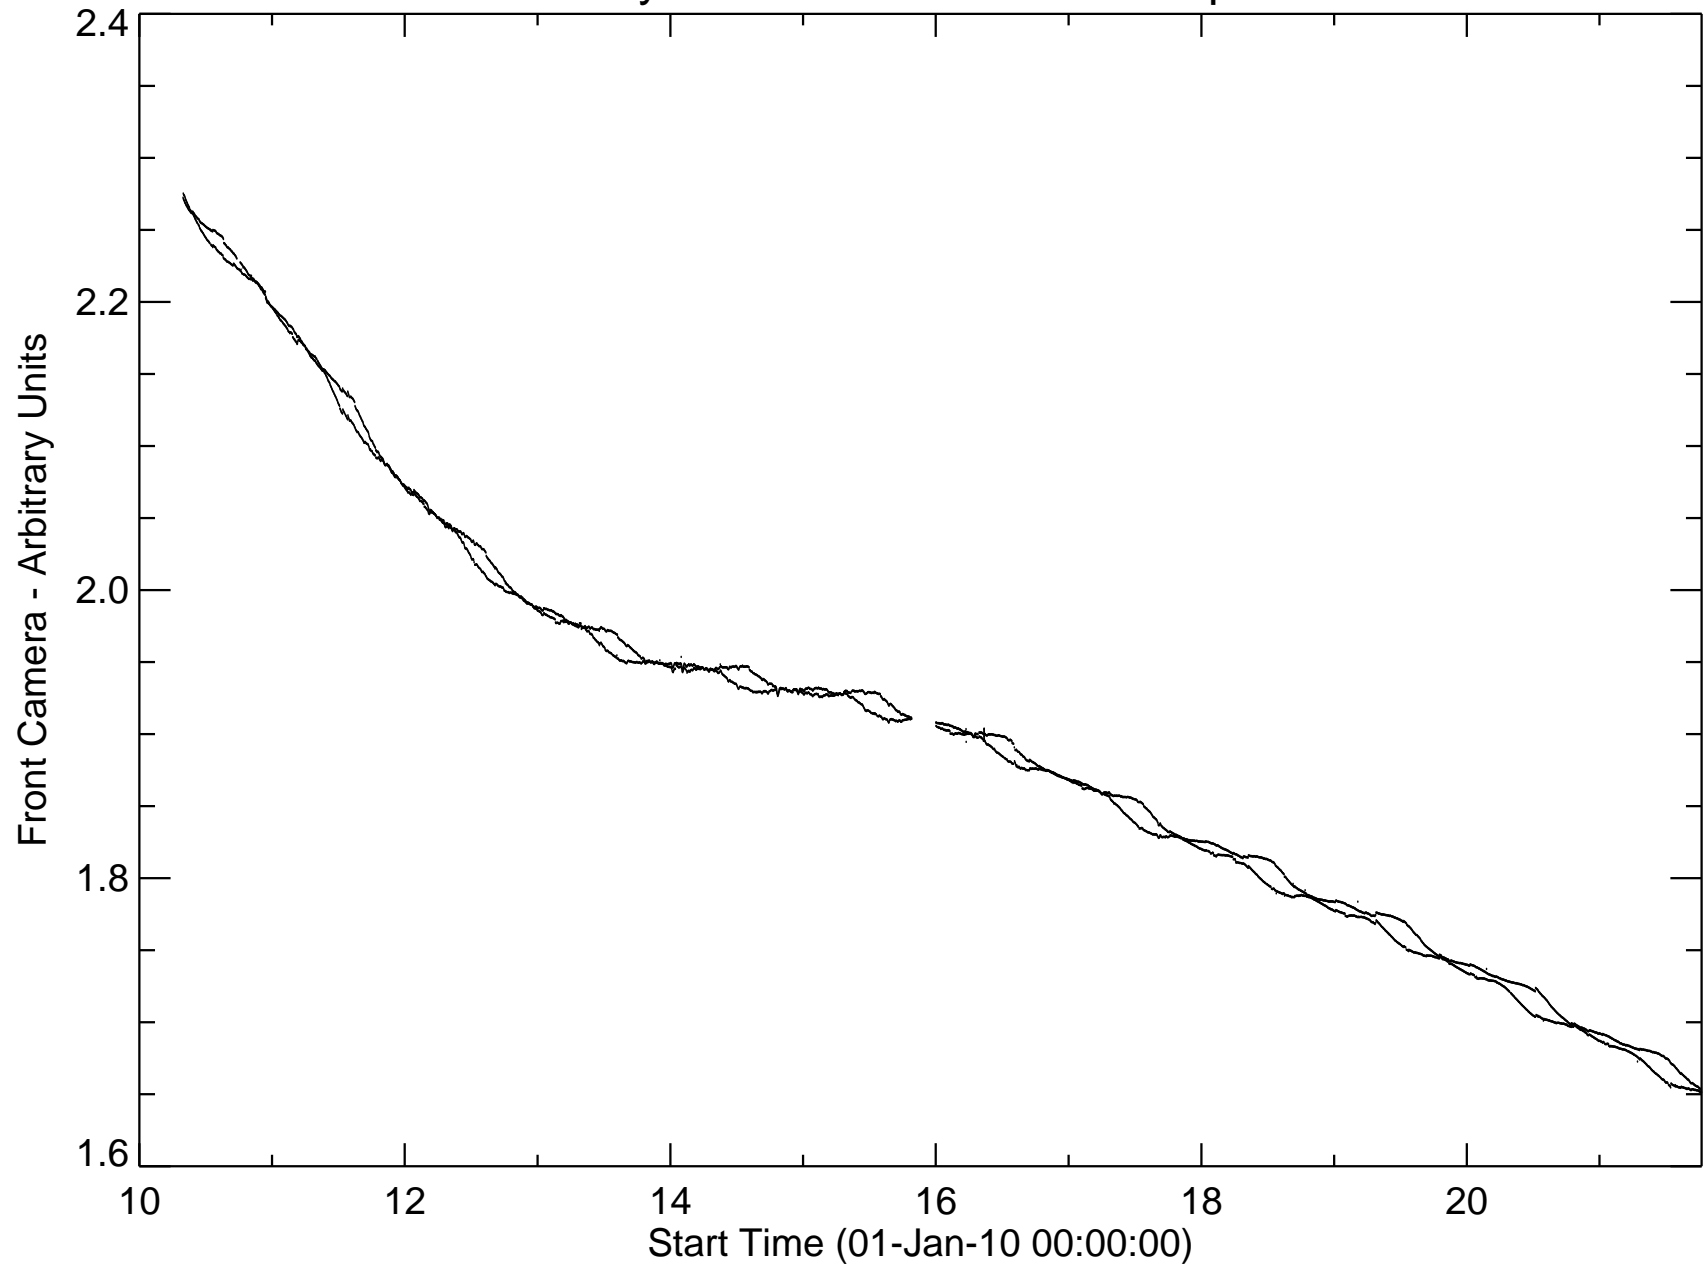

HMI Continuum Tuned Intensity Mean

HMI Intensity Mean - Distance Corrected

HMI Intensity Mean - Distance and Crop Corrected

HMI Continuum Tuned Intensity Median

HMI Intensity Median - Distance Corrected

HMI Intensity Median - Distance and Crop Corrected